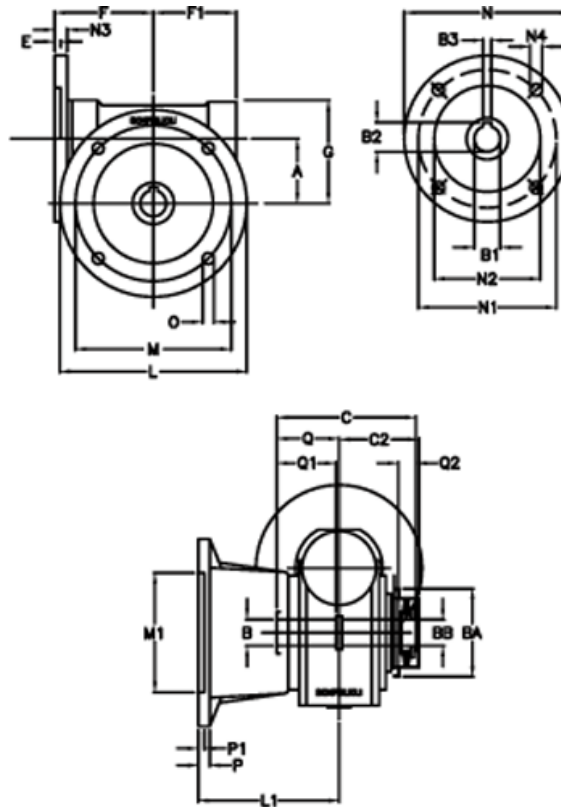

# Data Sheet

Article number: 390204400762736

Description: Worm Gear with Torque Limiter  
VF 44-L2-FA-7-P71B5

## Measures

a = 44.6	C2 = 48	m = 87	P = 9
B = 18	Description = VF 44FA-xx-71B5	M1 = 60	P1 = 7
B1 E7 = 14	E = 2	N = 160	Q = 32.0
B2 = 16.3	F = 65	N1 = 130	Q1 = 32
B3 H9 = 5	F1 = 54	N2 = 110	Q2 = 12
BA = 40	g = 71	N3 = 10.5	
BB H7 = 11	L = 110	N4 = 9.5	
C = 79	L1 = 90	O = 8.5	